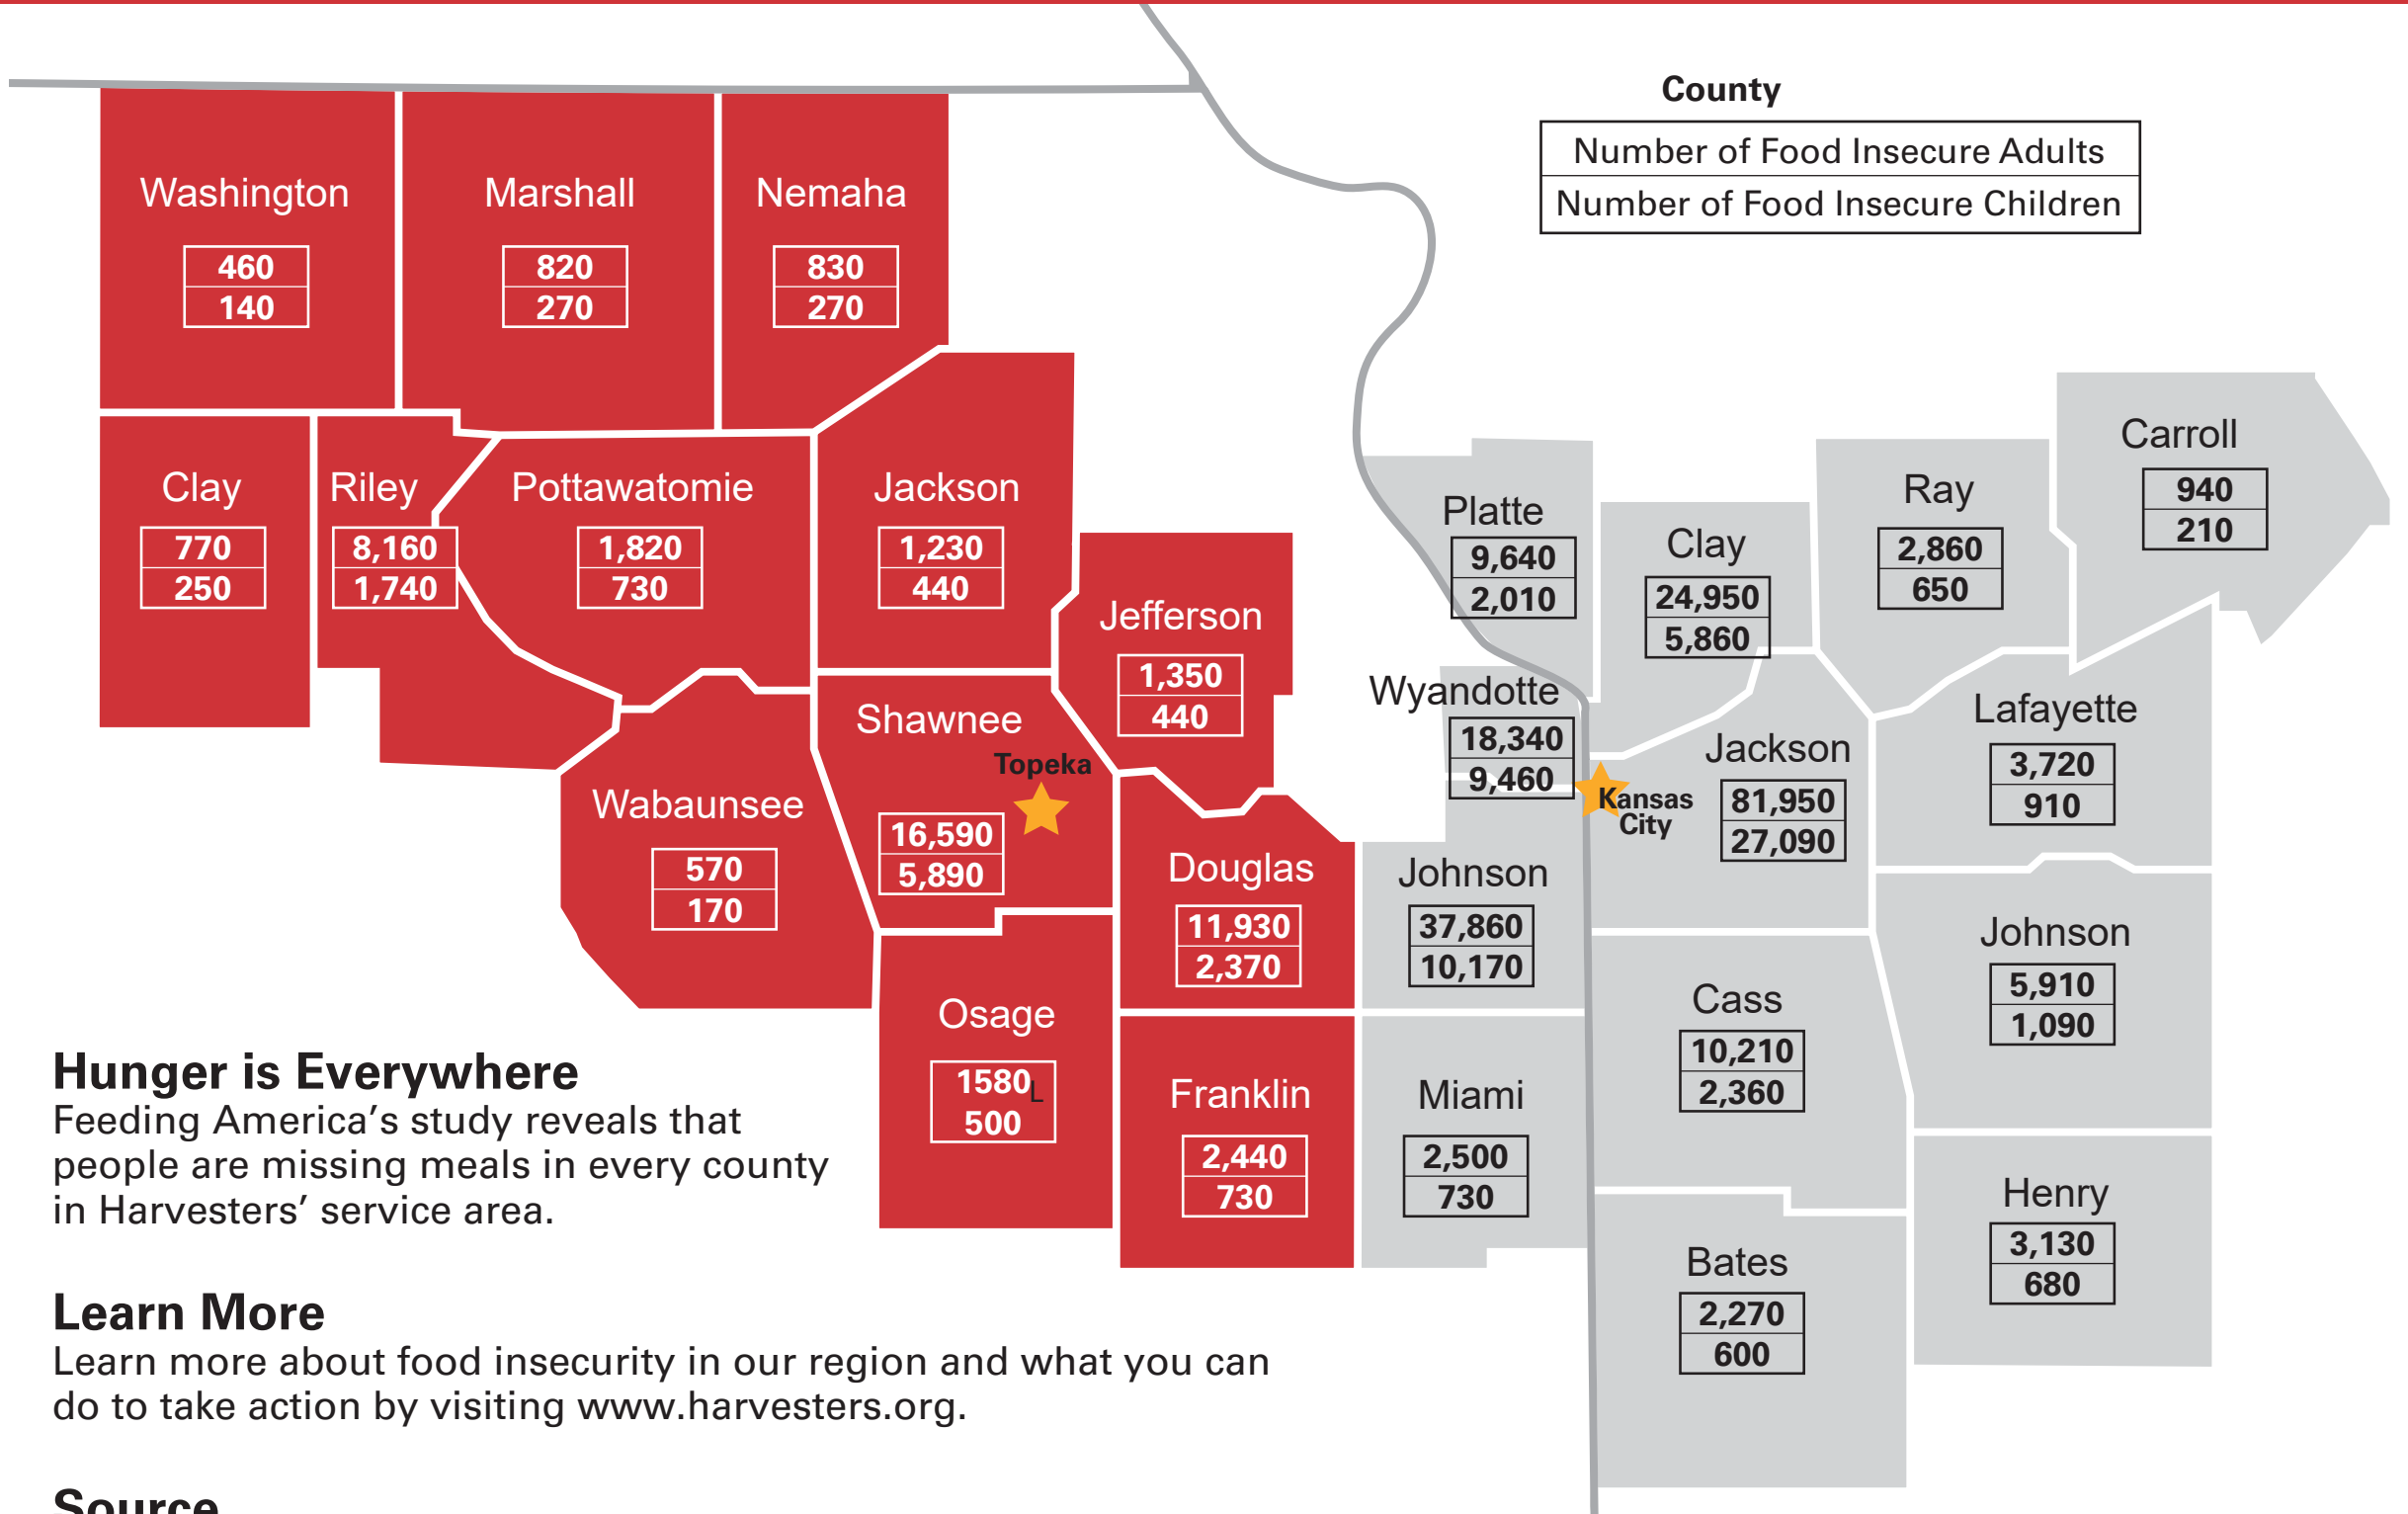

Number of People at Risk of Hunger in Harvesters' Service Area 2023

Hunger is Everywhere

Feeding America's study reveals that people are missing meals in every county in Harvesters' service area.

Learn More

Learn more about food insecurity in our region and what you can do to take action by visiting www.harvesters.org.

Source

<https://map.feedingamerica.org>

Counties highlighted in RED are served through Harvesters' Kansas Distribution Center in Topeka. Counties highlighted in GREY are served through the Kansas City facility.